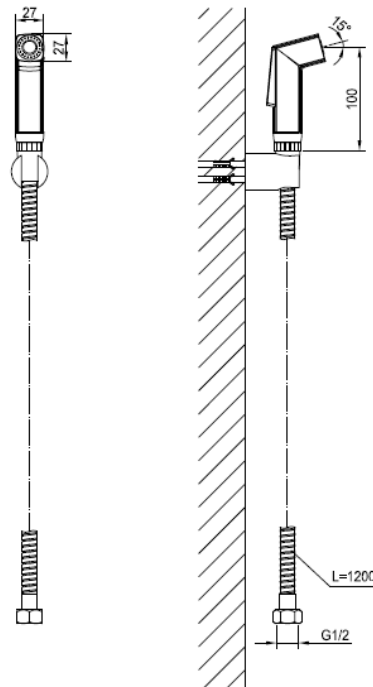

Brand : CAE, China
Name : Bidet hand spray set
Item Code : 53.117001
Color / Finish: Chrome Plated
Dimensions :

Product info:
• Bidet spray

Flushing of pipe must be done before fittings are installed. Failure to do so voids the warranty.
Follow cleaning instructions and avoid using any harmful chemicals.
All information is for reference only. Installation shall always be based on the specs provided with actual delivered items.
For more info, visit www.sanitecph.com